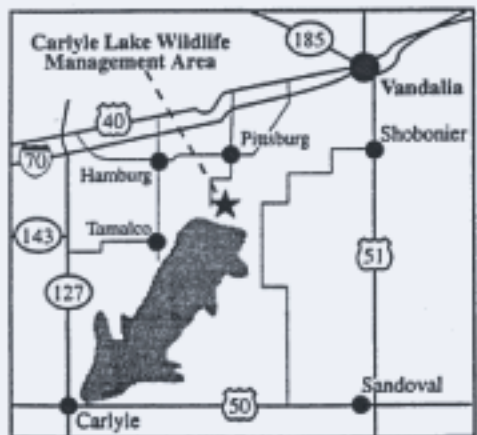

# Carlyle Lake Wildlife Management Area

Your purchase  
of hunting equipment  
supports  
Wildlife Restoration

Carlyle Lake

Subimpoundments 1-4

**Map Legend**

Area Boundary	-----
Blacktop Roads	=====
Gravel Roads	-----
Hunting Area	///////
Headquarters	★
Boat Launch	▬
Hunter Parking	□