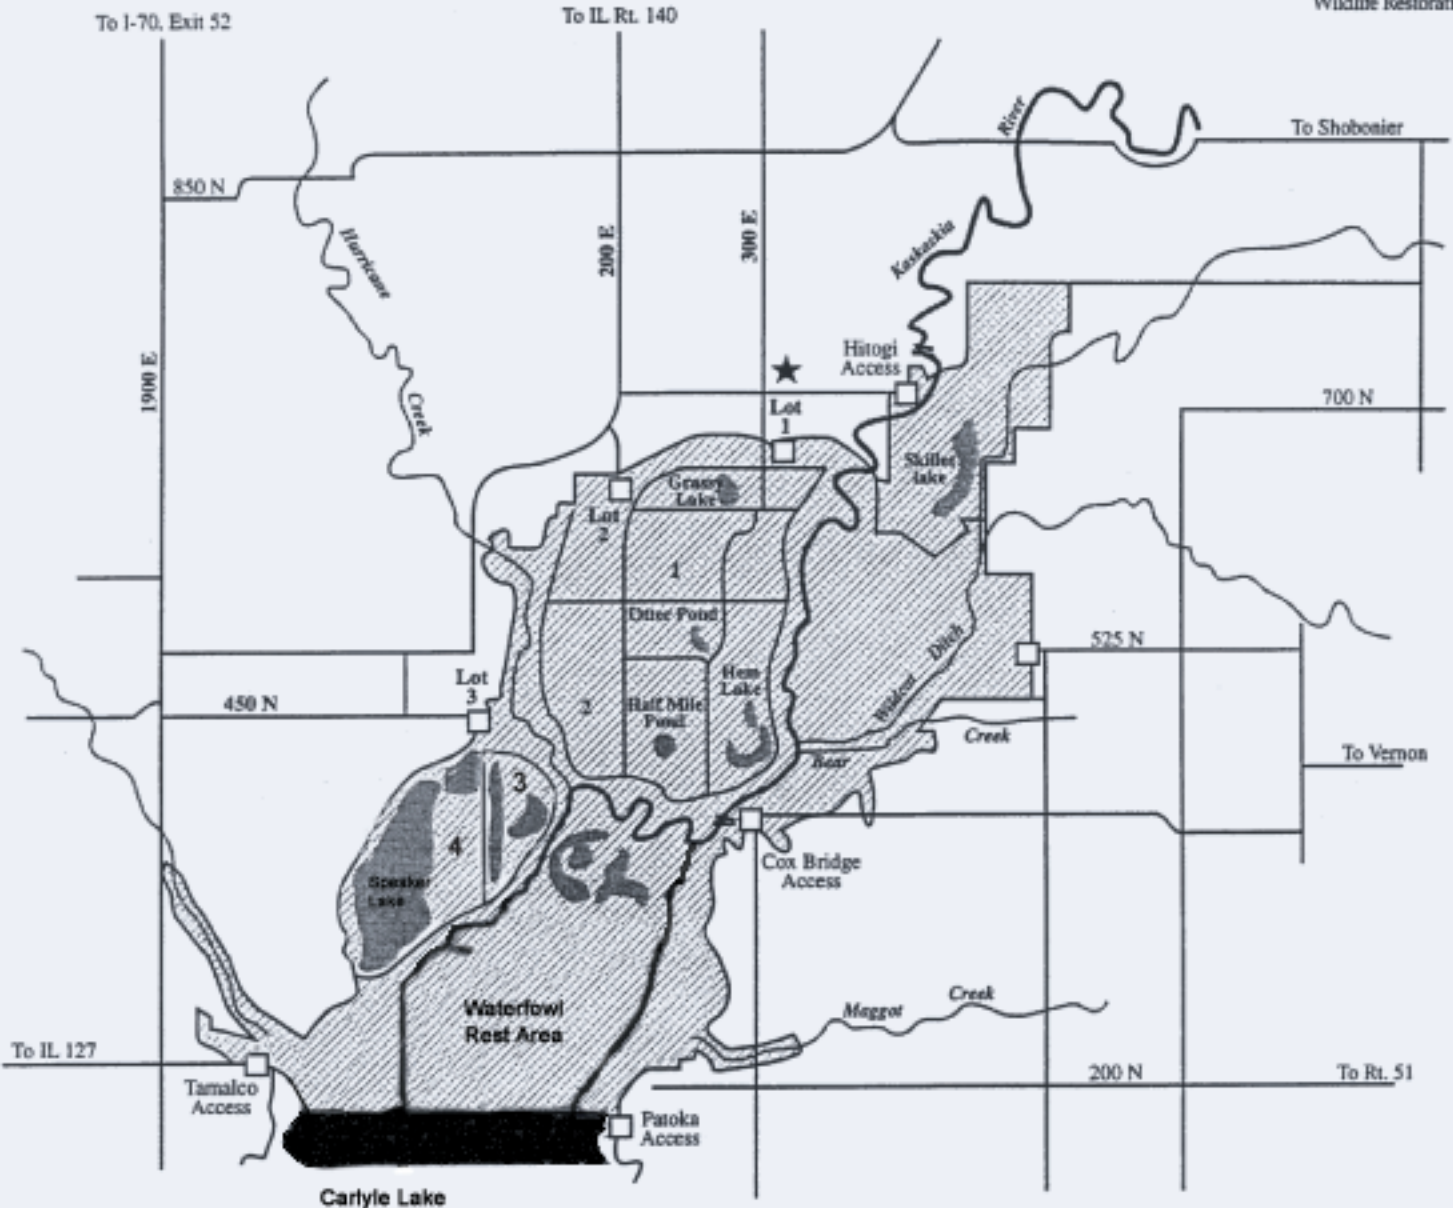

# Carlyle Lake Wildlife Management Area

Your purchase  
of hunting equipment  
supports  
Wildlife Restoration

Carlyle Lake

Subimpoundments 1-4

**Map Legend**

Area Boundary	-----
Blacktop Roads	=====
Gravel Roads	-----
Hunting Area	///////
Headquarters	★
Boat Launch	▬
Hunter Parking	□