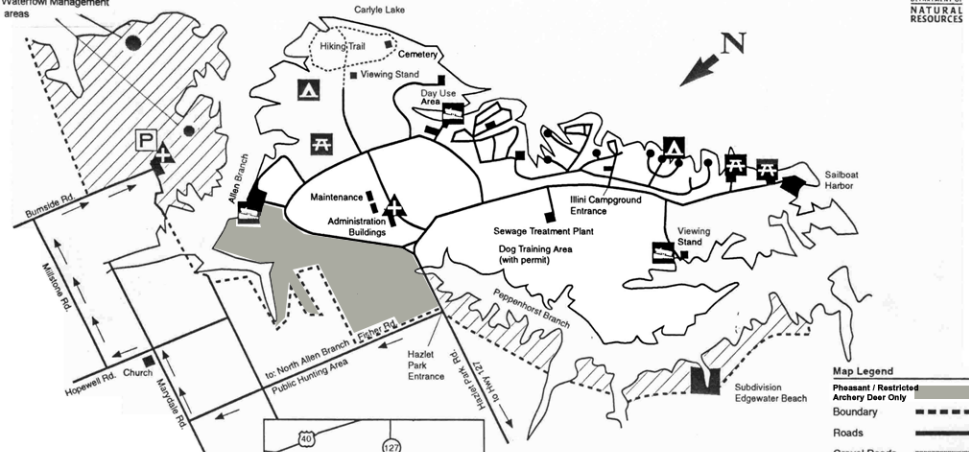

Eldon Hazlet State Park

State of Illinois Department of Natural Resources

ILLINOIS
DEPARTMENT OF
NATURAL RESOURCES

North Allen Branch
Waterfowl Management
areas

REGIONAL MAP

Map Legend

-  Pheasant / Restricted Archery Deer Only
-  Boundary
-  Roads
-  Gravel Roads
-  Hunting Area
-  Headquarters
-  Hunter Parking
-  No Hunting
-  Boat Launch
-  Check Station
-  Campground
-  Picnic Area